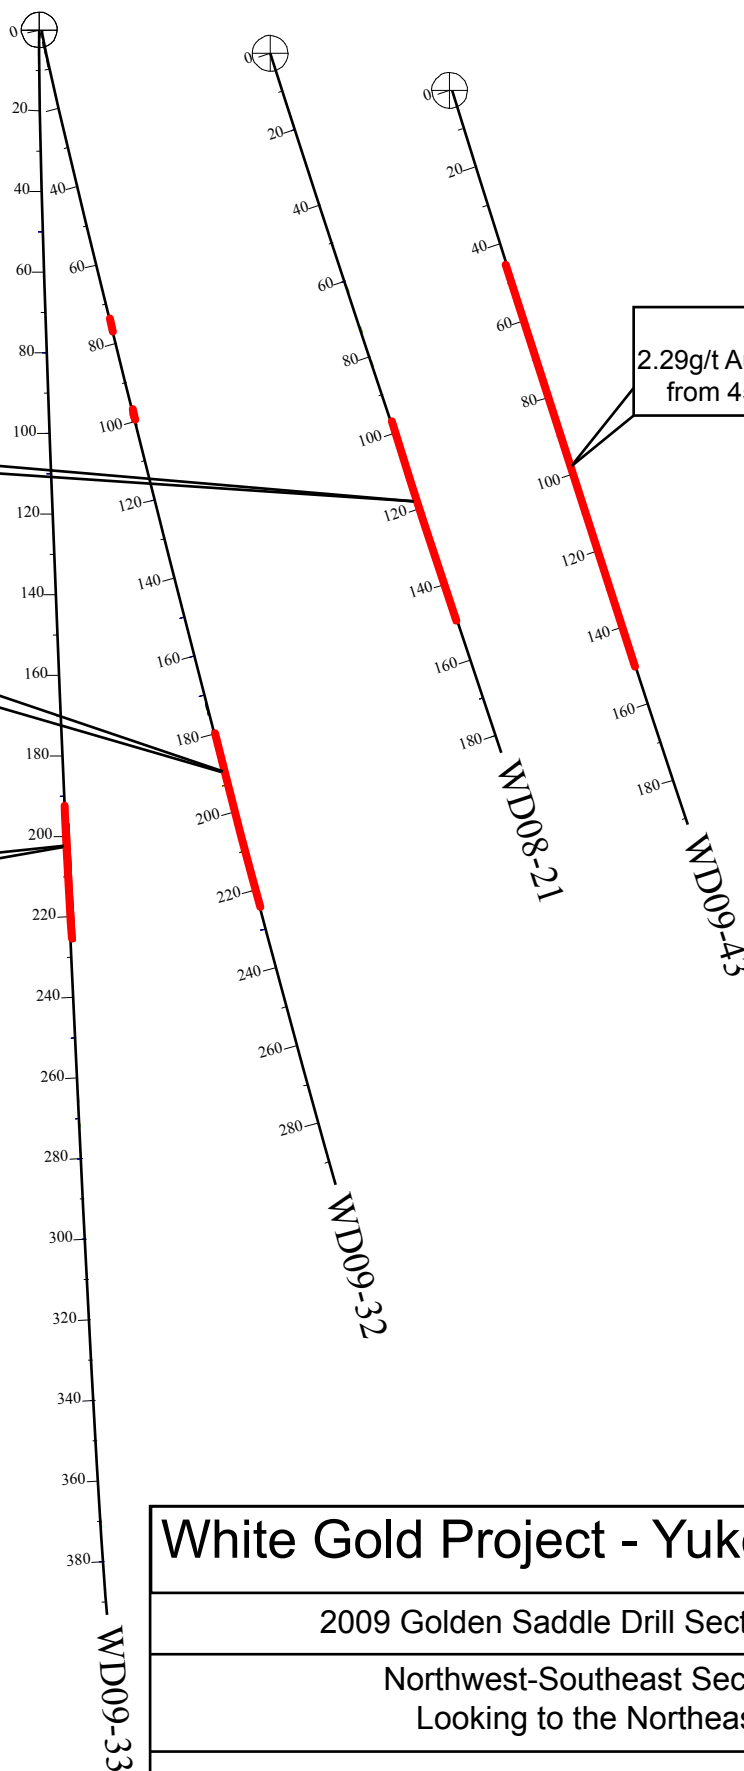

UNDERWORLD

R E S O U R C E S

NW

SE

White Gold Project - Yukon, Canada

2009 Golden Saddle Drill Section - 5075

Northwest-Southeast Section
Looking to the Northeast

— Mineralized Zone